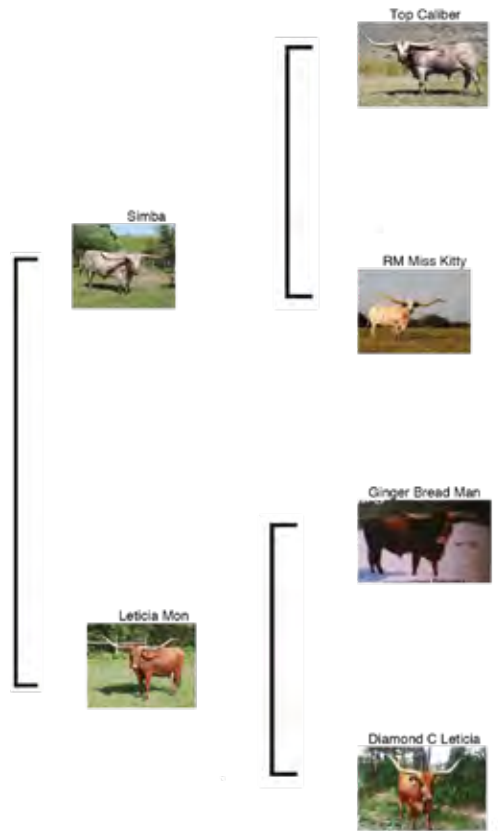

URL: www.fairlealonghorns.com

Owner: Fairlea Longhorn Ranch, Mike Casey

Breeder: Fairlea Longhorn Ranch, Mike Casey