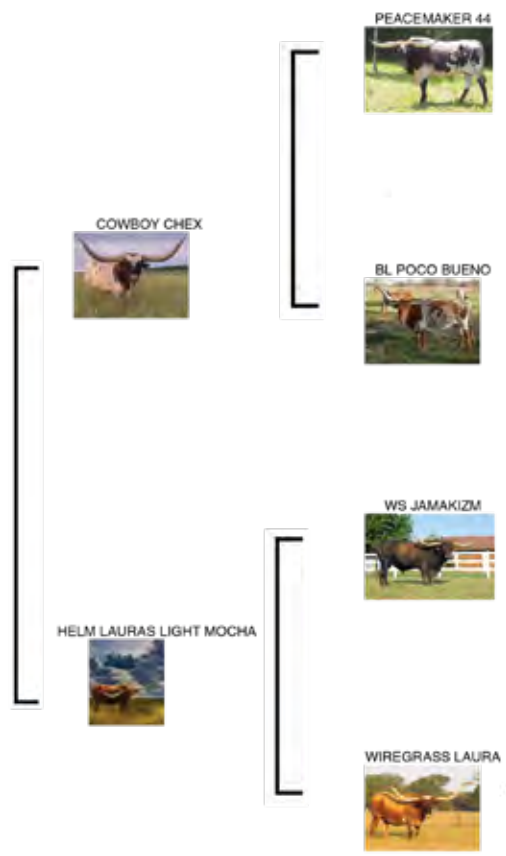

DC MOHITO

Lot #55

DOB: 5/7/17
Reg #1: CI310849
PH #: 13/17

Breeding: Bred to BR Cracker Jack from 11/24/18 to Present

Sales Comments: OCV'd. A Helm Laura's light Mocha daughter (who is nearly 100" TTT) crossed with Cowboy Chex. Another pedigree that can really make things happen at the next level. BR Cracker Jack might be the right cross! Blood test positive to Cracker Jack.

URL: www.brettranch.com

Owner: Brett Ranch, Brian & Suzanne Brett

Breeder: Deer Creek Longhorns

CASANOVAS CANDY

Lot #56

DOB: 1/5/16
Reg #1: 272578   **Reg #2:** CI296618
PH #: 06

Breeding: Confirmed bred to Delta Lucky Ace (Exposed from October 2019 until February 2020)

Sales Comments: This halterbroken All Age Grand Champion has won many competitions. John and Bubba wanted a great one for their sale, so I got them one of my best. She is confirmed bred to another great multiple Champion, Delta Lucky Ace, for what will be an outstanding calf. Please don't be shy on her. Just do as I did, admire her pedigree. Not much else to say.

URL: www.mblonghorns.com

Owner: MB Longhorns, Mike Beijl

Breeder: 2 Bar 2 Ranch