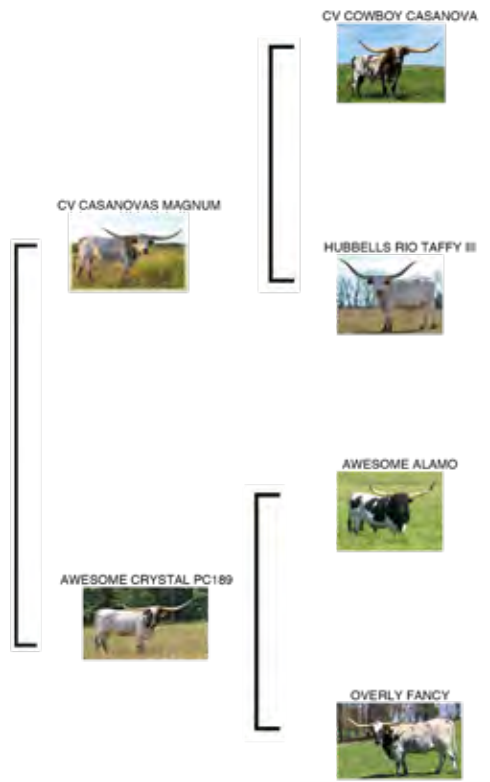

DC MOHITO

Lot #55

DOB: 5/7/17
Reg #1: CI310849
PH #: 13/17

Breeding: Bred to BR Cracker Jack from 11/24/18 to Present

Sales Comments: OCV'd. A Helm Laura's light Mocha daughter (who is nearly 100" TTT) crossed with Cowboy Chex. Another pedigree that can really make things happen at the next level. BR Cracker Jack might be the right cross! Blood test positive to Cracker Jack.

URL: www.brettranch.com

Owner: Brett Ranch, Brian & Suzanne Brett

Breeder: Deer Creek Longhorns

CASANOVAS CANDY

Lot #56

DOB: 1/5/16
Reg #1: 272578   **Reg #2:** CI296618
PH #: 06

Breeding: Confirmed bred to Delta Lucky Ace (Exposed from October 2019 until February 2020)

Sales Comments: This halterbroken All Age Grand Champion has won many competitions. John and Bubba wanted a great one for their sale, so I got them one of my best. She is confirmed bred to another great multiple Champion, Delta Lucky Ace, for what will be an outstanding calf. Please don't be shy on her. Just do as I did, admire her pedigree. Not much else to say.

URL: www.mblonghorns.com

Owner: MB Longhorns, Mike Beijl

Breeder: 2 Bar 2 Ranch