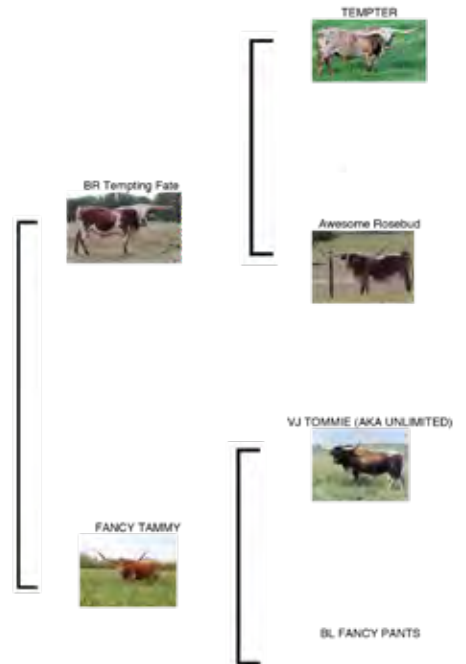

URL: www.brettranch.com

Owner: Brett Ranch, Brian & Suzanne Brett

Breeder: Brett Ranch, Brian & Suzanne Brett