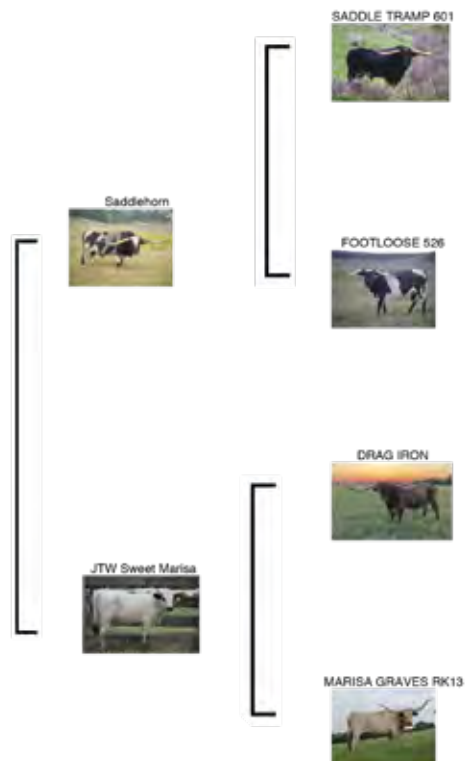

BR DIVINE WIND

Lot # 29

DOB: 10/12/17
Reg #1: CI306988
PH #: 15/7

Breeding: Exposed to BR Cracker Jack from 2/24/19 to Present

Sales Comments: An interesting combination of Tempter, Awesome Viagra and VJ Tommie. Her dam, Fancy Tammy, has out produced many times before; it looks like she did it again. Upper 50" TTT at 2 years old. Exposed to BR Cracker Jack, adding JH Rurally Screwed and TTT Jamie Jenny. Blood test positive to Cracker Jack.

URL: www.brettranch.com

Owner: Brett Ranch, Brian & Suzanne Brett

Breeder: Brett Ranch, Brian & Suzanne Brett

JTW SADDLEHORN

Lot # 30

DOB: 4/8/18
Reg #1: CAI312253
PH #: 38

Breeding: Exposed to JTW Big Country from 1/6/20 to present

Sales Comments: OCV'd. 42 3/4" TTT. More information to be announced sale date.

Owner: JT Wehring Family Ranch, Wehring Ranch Trust

Breeder: JT Wehring Family Ranch, Wehring Ranch Trust